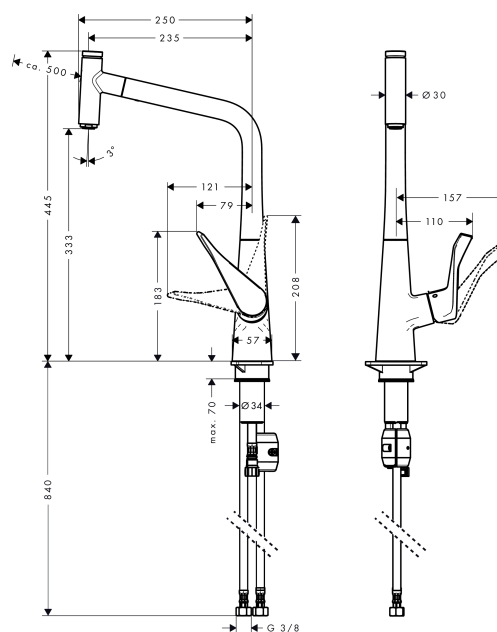

Metris Select

Single lever kitchen mixer 320 with pull-out spout

Surfaces: **Stainless Steel Optic** Article Number: **14884800**

Description

product features

- ComfortZone 320
- swivel range 150°
- vertical handle position for comfortable handling also with little space in front of the wall
- laminar spray
- Select button for a comfortable start/stop of the water flow
- MagFit magnetic shower support
- suitable for continuous flow water heaters

Technology

Design awards

Product image

Scale drawing

Flowchart